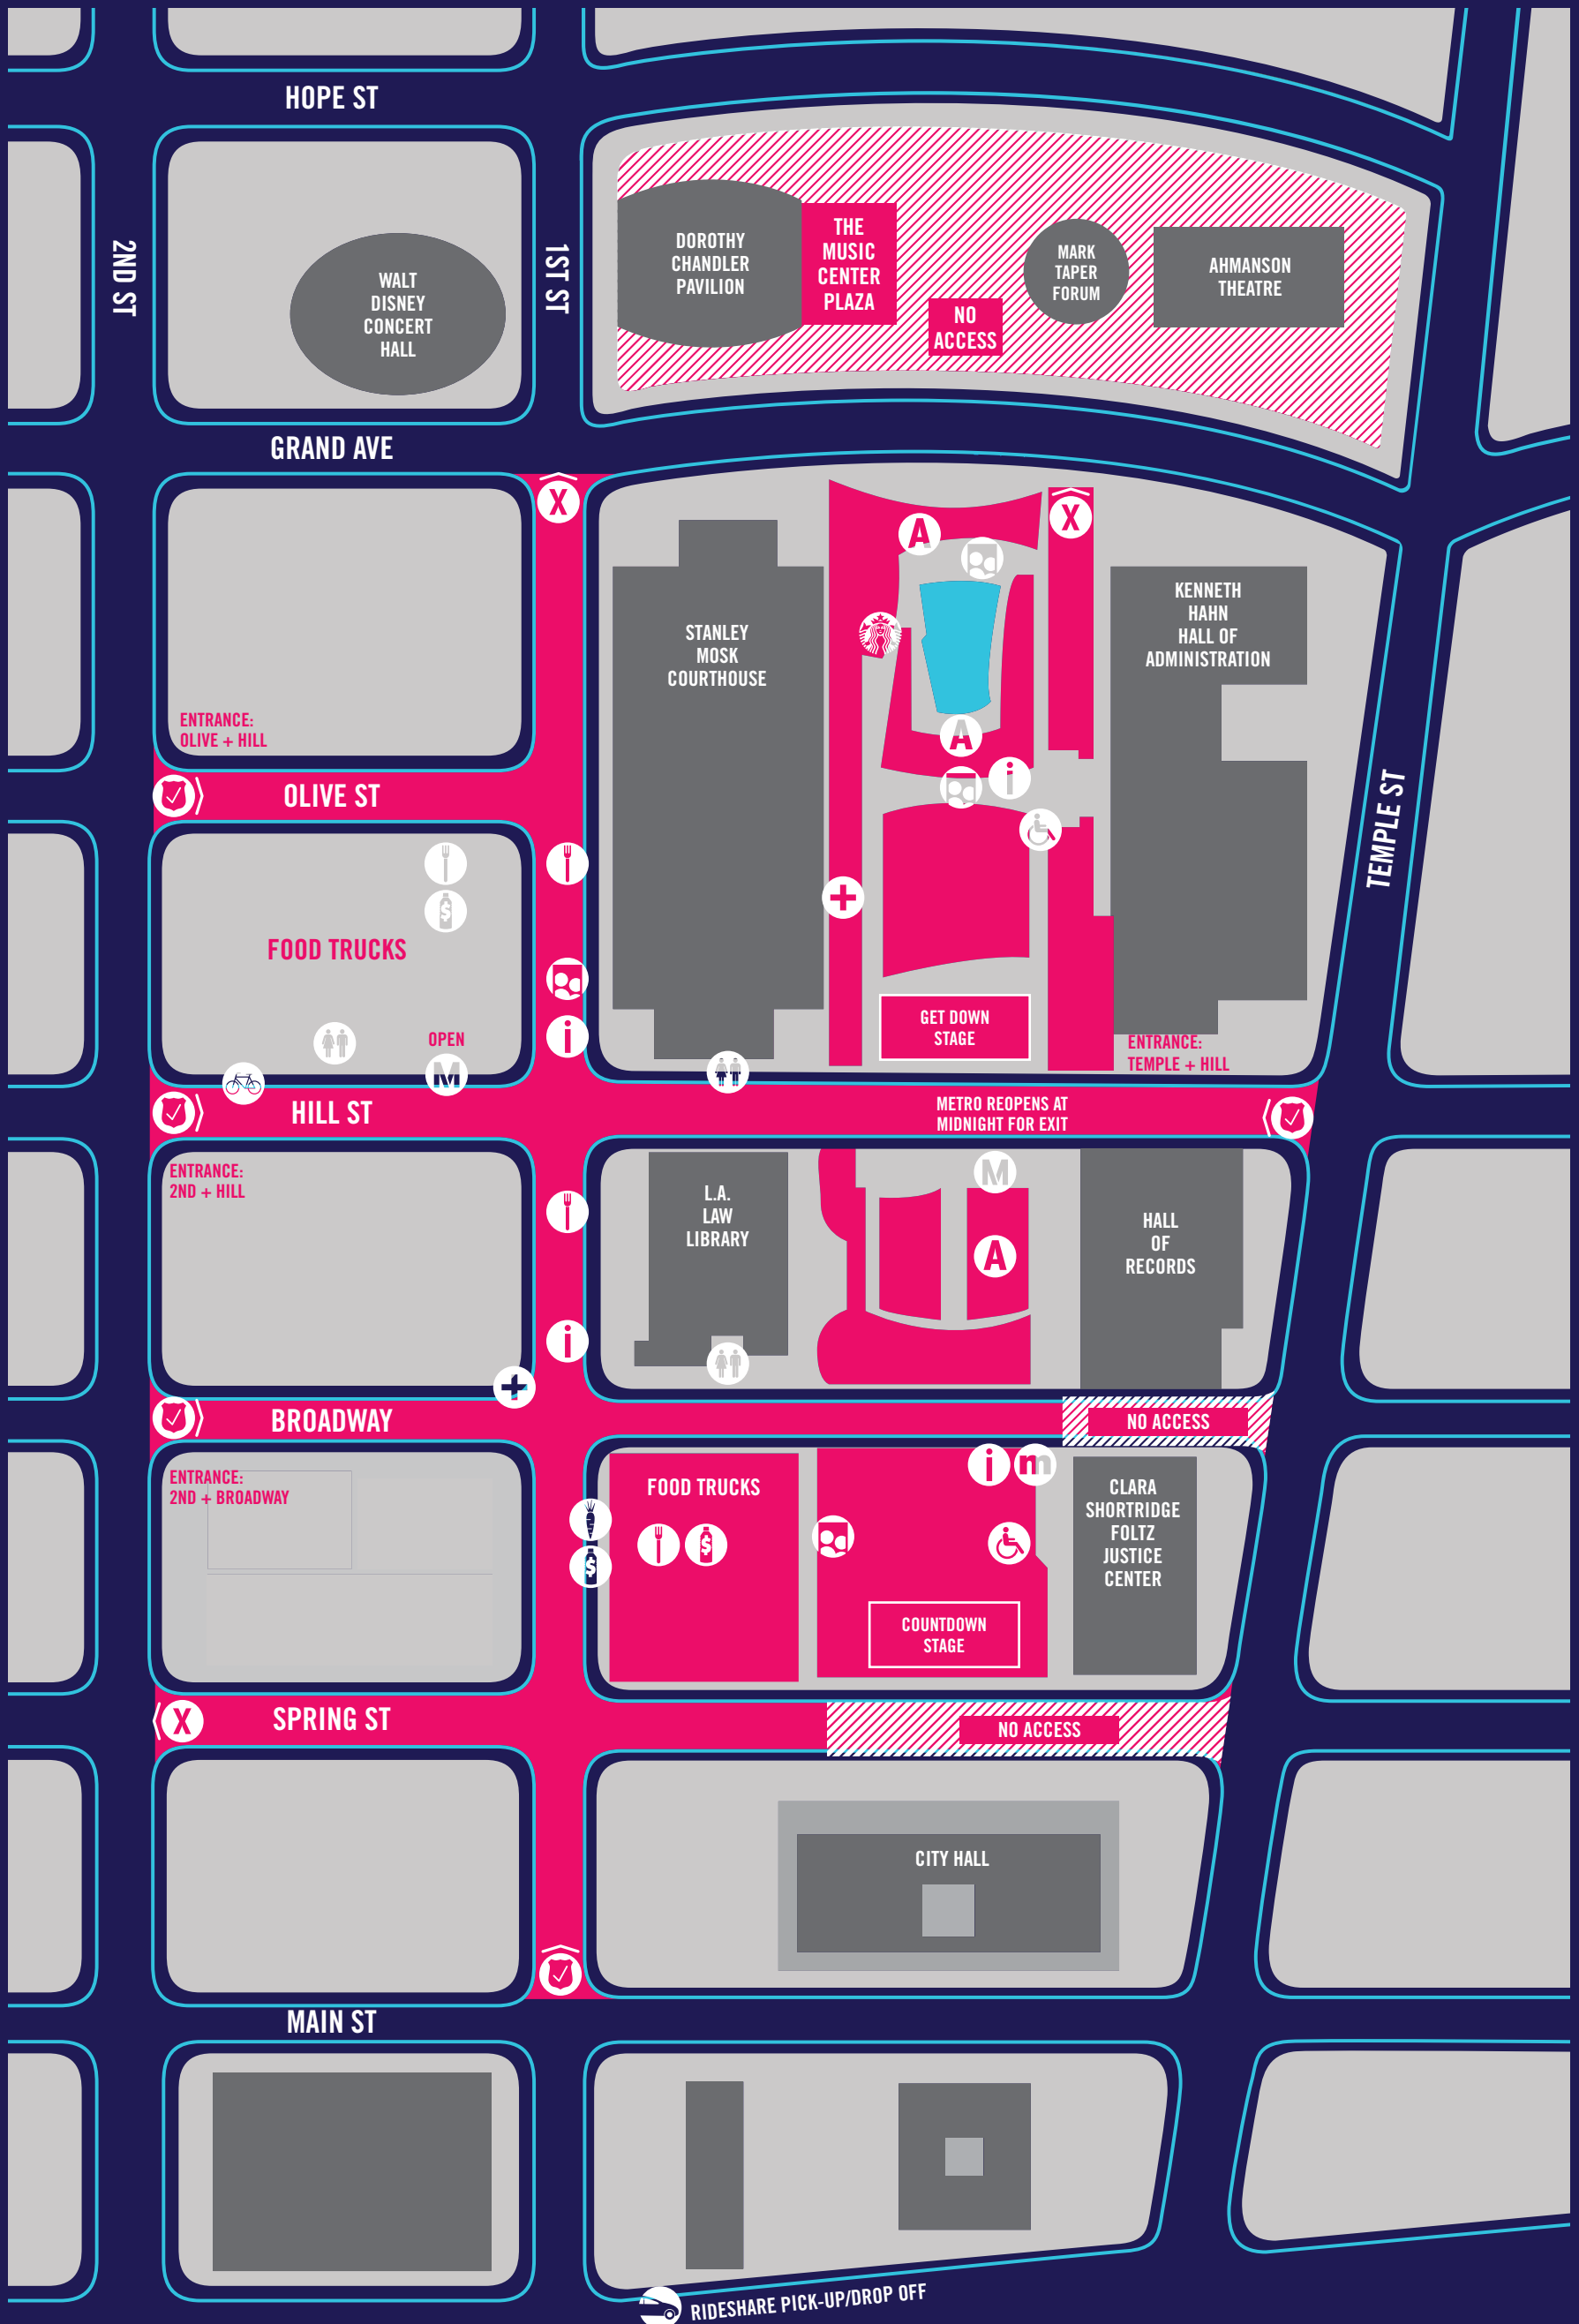

EVENT ENTRANCE		HEALTHIER EATS		RESTROOMS		METRO BY T-MOBILE	
EXIT ONLY		WATER FOR PURCHASE		ADA AREA		ART INSTALLATIONS	
INFO		STARBUCKS		BIKE PARKING		FIRST AID/ FAMILY REUNIFICATION	
FOOD		PHOTO BOOTH		RIDESHARE PICK-UP			

#NYELA grandparklosangeles | musiccenterla @grandpark\_la | @musiccenterla

RIDESHARE PICK-UP/DROP OFF